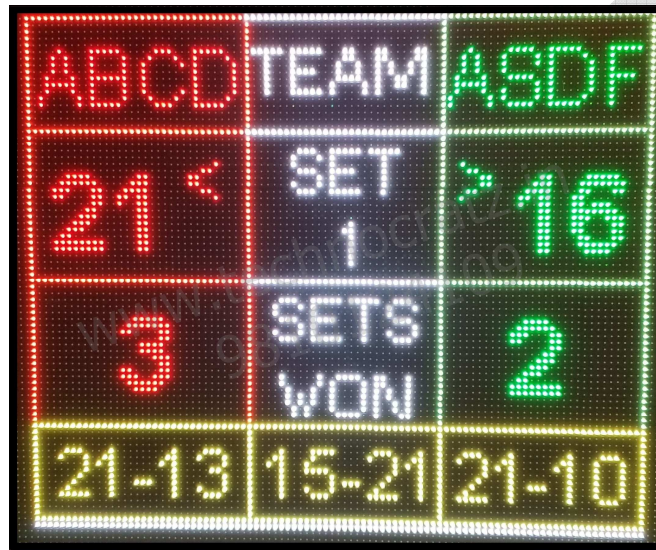

Multi Sport Scoreboards (MSS Series)

- Single color Scoreboard using different color LED for two teams and other parameters.
- This Scoreboard can be used for multiple sports.
- The Scoring is done on Android mobile App via Bluetooth
- One sport software comes free with the Scoreboard and the charge per extra sport will be Rs. 2000/- per sport

Model MSS – 01: 2 x 3 feet.
Cost Rs. 24,000/-