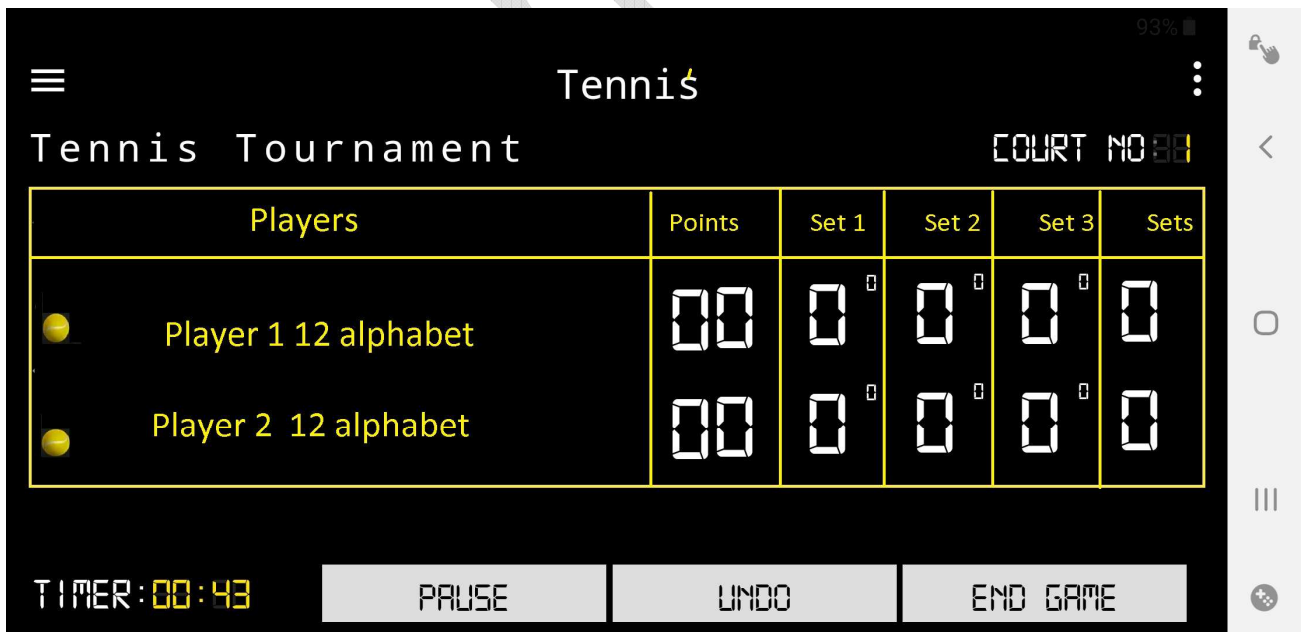

Technocratz LED Scoreboards use the P10 LED modules and not the general local digits which are assembled manually. These modules have the LED, IC and the components mounted by machines on double sided glass epoxy PCB and made waterproof using silicon and fixed on to high grade plastic frame making them shock proof and virtually maintenance free. The Scoreboard is made up of 100% rainproof MS powder coated housing with front covered with Unbreakable transparent polycarbonate sheet having a laminated attractive print. The Scoreboard electronics consists 3 basic components i.e. the **LED modules** of 6 x 12" each powered by **SMPS** connected to one another and the microcontroller-based **motherboard**. The scoreboards are manufactured maintaining high standards hence the chances of defect are minimal, still if a fault occurs, these components are connected to each other via connector based FRC ribbon cable and the 5 volt power too has connectors which makes the scoreboard modular and easy to maintain.

Android App Screenshot