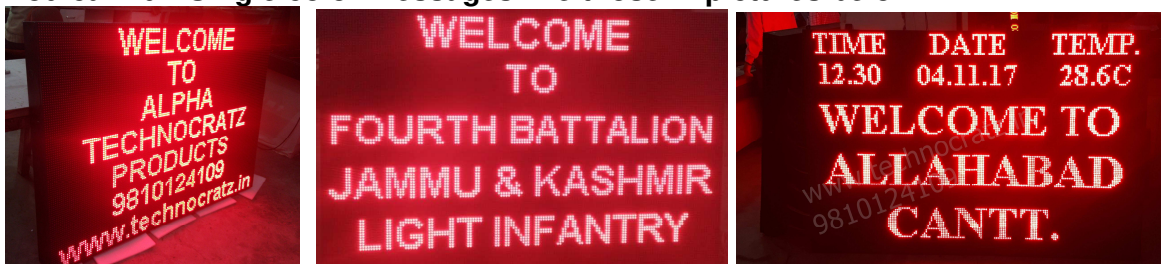

Single Color Screen Scoreboards (SCS Series)

- Single color Scoreboard using Single color Red LED.
- This Scoreboard can be used for multiple sports.
- The Scoring is updated on Screen Via PC
- One sport software comes free with the Scoreboard and the charge per extra sport will be Rs. 3000/- per sport.
- The main advantage of this board is that we can also use this as a normal LED board for Messages in single or multiple lines in multiple languages and multiple fonts, Time and date display.
- This Message facility can be used before the Match For Tournament name, Team names on full screen, Points table, Welcoming the Chief Guest, Sponsors names and messages or any type of messages and after the match the same screen can be used to congratulate the winner, the man of the match or tournament etc
- When the board is not being used as a scoreboard it can be fixed at some other location like gate or any prominent place near office entrance etc to run messages mentioned above. Some message pictures shown below.

You can run Single color messages like those in pictures below