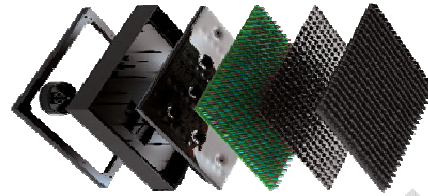

Picture of the LED Modules used.

Module Parameter:

Pixel pitch	10mm
Pixel Density	10,000 dots/m²
Pixel configuration	1R (Red , Green, Yellow, White available) (RGB SMD for full color)
LED type	DIP346
Module size	320*160mm
Module weight	583g
Module resolution	32*16dots
Brightness	≥2000 cd/m² (Higher for Full color)
Viewing Angle	H≤110° V≤50°
Driving Mode	1/4 scan constant current
Interface	HUB12
Input voltage	4.8-5.5VDC
Max. Power Consumption	220 w/m² (LED Area)
Avg. Power Consumption	80-100 w/m² (LED Area)
Max. Current	2.6-2.9A
Frame rate	60 frames/s
Refresh Rate	≥200Hz
Defective Dots Rate	<0.0001 (LED display line standard: ≤ 0.0003)
Decay Rate	≤5%/year
Brightness Conformity	>95%
MTBF	≥10000 hours
Lifespan	≥50000 hours
Protective function	Over-heat/Over-load /Power-down /Power-Leakage/Lightning-protection etc.
Operating Temperature	-20°C~+50°C
Operating Humidity	10-85% no condensation
Storage Temperature	-30°C~+60°C
Storage Humidity	10-95% no condensation