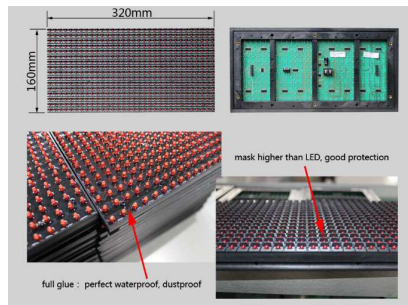

Picture of the LED Modules used.

Module Parameter:

Pixel pitch	10mm
Pixel Density	10,000 dots/m²
Pixel configuration	1R (Red , Green, Yellow, White available) (RGB SMD for full color)
LED type	DIP346
Module size	320*160mm
Module weight	583g
Module resolution	32*16dots
Brightness	≥2000 cd/m² (Higher for Full color)
Viewing Angle	H≤110° V≤50°
Driving Mode	1/4 scan constant current
Interface	HUB12
Input voltage	4.8-5.5VDC
Max. Power Consumption	220 w/m² (LED Area)
Avg. Power Consumption	80-100 w/m² (LED Area)
Max. Current	2.6-2.9A
Frame rate	60 frames/s
Refresh Rate	≥200Hz
Defective Dots Rate	<0.0001 (LED display line standard: ≤ 0.0003)
Decay Rate	≤5%/year
Brightness Conformity	>95%
MTBF	≥10000 hours
Lifespan	≥50000 hours
Protective function	Over-heat/Over-load /Power-down /Power-Leakage/Lightning-protection etc.
Operating Temperature	-20°C~+50°C
Operating Humidity	10-85% no condensation
Storage Temperature	-30°C~+60°C
Storage Humidity	10-95% no condensation