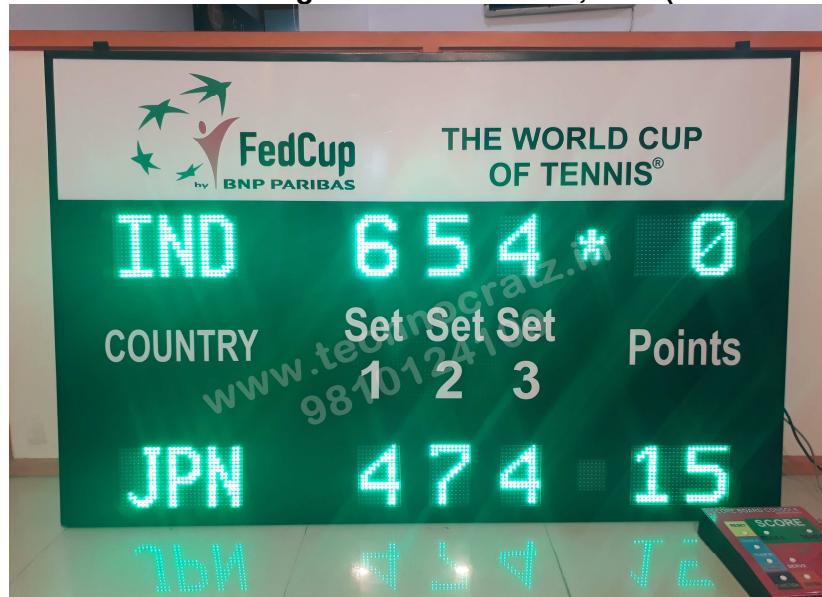

Model	Size (Feet)	Rate / Unit
Multi-Sport Scoreboards		
MSS -01	2' x 3' (25 x 37")	Rs. 24,000/-
MSS -02	3' x 4' (37 x 44")	Rs. 36,000/-
MSS -03	4' x 5' (44 x 63")	Rs. 60,000/-
One sport software free along with the board, Rs. 2000/- per extra sport		
Single Color Screen (Multi Sports) P10		
SCS -01	4' x 5' (44 x 63")	Rs. 70,000/-
SCS -02	5' x 7' (63 x 88")	Rs. 1,18,000/-
SCS -03	6' x 9' (75.6 x 113.3")	Rs. 1,75,000/-
SCS -04	9' x 12'(113.3 x 151")	Rs. 3,40,000/-
One sport software free along with the board, Rs. 4000/- per extra sport		
Full Color Video Screen (Multi Sports) P10		
FCS -01	4' x 5' (44 x 63")	Rs. 1,10,000/-
FCS -02	5' x 7' (63 x 88")	Rs. 1,90,000/-
FCS -03	6' x 9' (75.6 x 113.3")	Rs. 2,85,000/-
FCS -04	9' x 12'(113.3 x 151")	Rs. 5,60,000/-
One sport software free along with the board, Rs. 5000/- per extra sport		

Model TSB – 01 : 2 x 3 feet. All digits 6". Cost Rs. 20,000/- (Ex works plus GST)

Model TSB – 02 : 2 x 4 feet. All digits 6". Cost Rs. 22,000/- (Ex works plus GST)

Model TSB – 03 : 2 x 4 feet. All digits 6". Cost Rs. 22,000/- (Ex works plus GST)

Model TSB – 04 : 2 x 5 feet. All digits 6". Cost Rs. 24,000/- (Ex works plus GST)

Model TSB – 05 : 2 x 5 feet. All digits 6". Cost Rs. 28,000/- (Ex works plus GST)

Model TSB – 06 : 4 x 6 feet. All digits 6". Cost Rs. 30,000/- (Ex works plus GST)