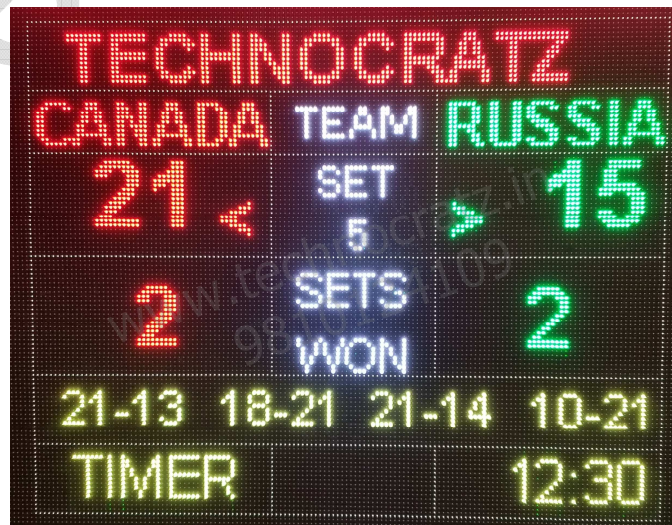

Model MSS – 02: 3 x 4 feet.
Cost Rs. 36,000/-